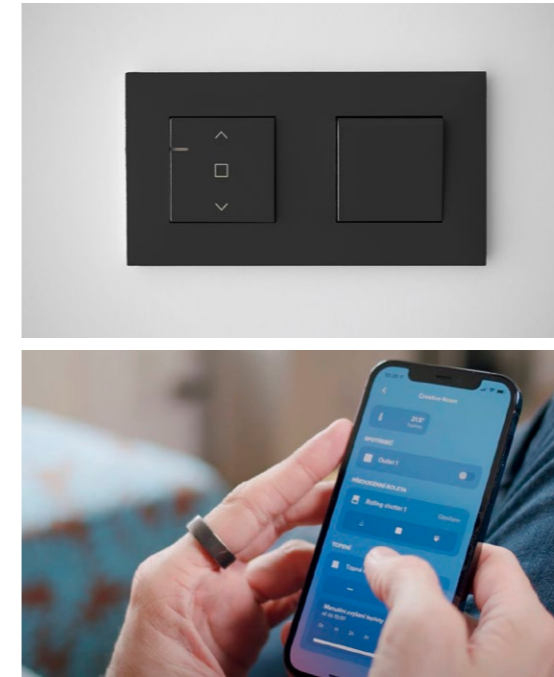

La Finca Golf Villas Gante

Specifications

Interior Flooring

The properties interior flooring are top quality 60x120 porcelain tiles, large format.

Exterior Flooring

Porcelain, terraces and solarium include non-slip porcelain 60x60 tiling in matt finish.

Management Domotic System

Valena Next from Legrand, includes the app to control light in the living - dining - kitchen area and the shutters.

Additional qualities

- Ducted air-conditioning included on ground floor and split on first floor.
- Your property is protected with an alarm system totally fitted that includes: sensors, screen, siren and an interior and exterior camera.